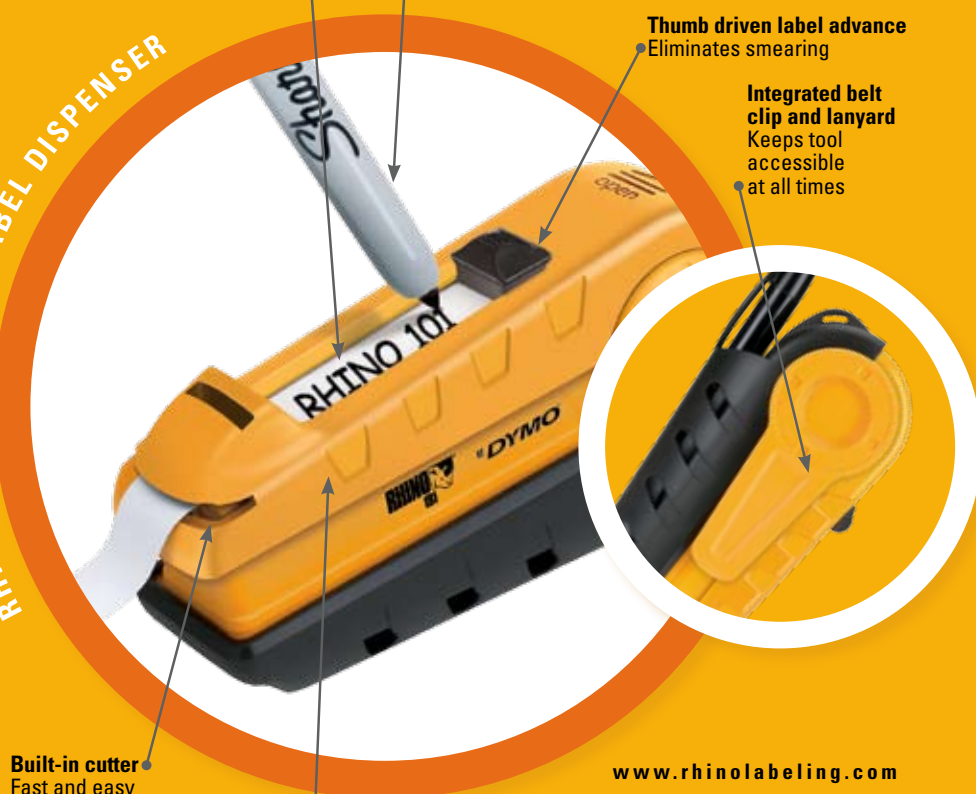

NOTHING BEATS EASY.

RHINO 101 Reusable Label Dispenser.

To simplify your labeling, innovative new RHINO 101 lets you handwrite your labels in the large window, slide the thumb advance without smearing your work, then cut each label with one hand. Nothing is faster, easier or more affordable (it's under \$20). This all-in-one solution uses our industrial-strength adhesive tapes. So you know your labels will stick where you put them – on wire, cable, anywhere. Is it rugged? Of course – it's a RHINO.

Large window
Easy to write and view label

Includes Sharpie® Retractable Permanent Marker
No cap to remove or lose

Thumb driven label advance
Eliminates smearing

Integrated belt clip and lanyard
Keeps tool accessible at all times

RHINO 101 REUSABLE LABEL DISPENSER

Built-in cutter
Fast and easy one-handed cutting

Rugged
Resistant to accidental drops or falls

ENTER TO WIN

One of Five Yamaha Rhino 4x4s!
Details at www.rhinopromo.com

www.rhinolabeling.com